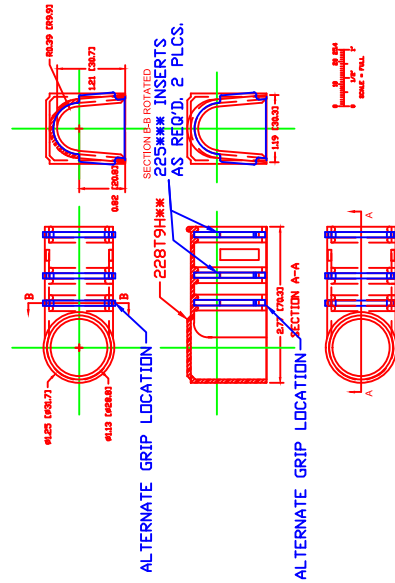

Ⓐ

* MATERIAL IDENTIFIER Ⓒ
V=95 DURDMETER PVC

PART NUMBER	COLOR	CABLE C/L	STYLE "A" GRIP INSERTS Ⓑ				A70		
			MIN.	MAX.	MIN.	MAX.			
729A30*02	RED	HEIGHT	.36"	.92"	.59"	.89"	.64"	.81"	A50
729A30*14	BLACK	CABLE Ø	9.1mm	23.5mm	14.9mm	22.6mm	16.3mm	20.6mm	
729A50*02	RED	MAX	.300"	.77.6mm	.500"	.12.7mm	.700"	.17.8mm	A70
729A50*14	BLACK	TERMINAL Ø	1.13"/28.8mm	1.13"/28.8mm	1.13"/28.8mm	1.13"/28.8mm	1.13"/28.8mm		

STYLE "B" GRIP INSERTS Ⓑ

PART NUMBER	COLOR	CABLE C/L	STYLE "B" GRIP INSERTS Ⓑ				B70	
			MIN.	MAX.	MIN.	MAX.		
729B30*02	RED	HEIGHT	.63"/16.0mm	FIXED	FIXED	FIXED	FIXED	B50
729B30*14	BLACK	CABLE Ø	.300"/7.6mm	.500"/12.7mm	.700"/17.8mm	.700"/17.8mm	.700"/17.8mm	
729B50*02	RED	MAX	1.13"/28.8mm	1.13"/28.8mm	1.13"/28.8mm	1.13"/28.8mm	1.13"/28.8mm	B70
729B50*14	BLACK	TERMINAL Ø	1.13"/28.8mm	1.13"/28.8mm	1.13"/28.8mm	1.13"/28.8mm	1.13"/28.8mm	

STYLE "C" GRIP INSERTS Ⓑ

PART NUMBER	COLOR	CABLE C/L	STYLE "C" GRIP INSERTS Ⓑ				C70	
			MIN.	MAX.	MIN.	MAX.		
729C30*02	RED	HEIGHT	.63"/16.0mm	FIXED	FIXED	FIXED	FIXED	C50
729C30*14	BLACK	CABLE Ø	.300"/7.6mm	.500"/12.7mm	.700"/17.8mm	.700"/17.8mm	.700"/17.8mm	
729C50*02	RED	MAX	.60"/15.2mm	.86"/21.8mm	.98"/24.9mm	.98"/24.9mm	.98"/24.9mm	C70
729C50*14	BLACK	TERMINAL Ø	.60"/15.2mm	.86"/21.8mm	.98"/24.9mm	.98"/24.9mm	.98"/24.9mm	

TOLERANCE UNLESS OTHERWISE SPECIFIED: ±.030"/±0.8mm
RADIAL DIAMETERS TO BE MEASURED OVER MANDRELS,
RING GAGES OR PIN GAGES OF SUITABLE SIZE

VTE Incorporated
5437 Robinson Road, P.O. Box 790
Pellston, Michigan 49769
Telephone: 1-800-527-9256, 231-539-8000
FAX: 231-539-0914